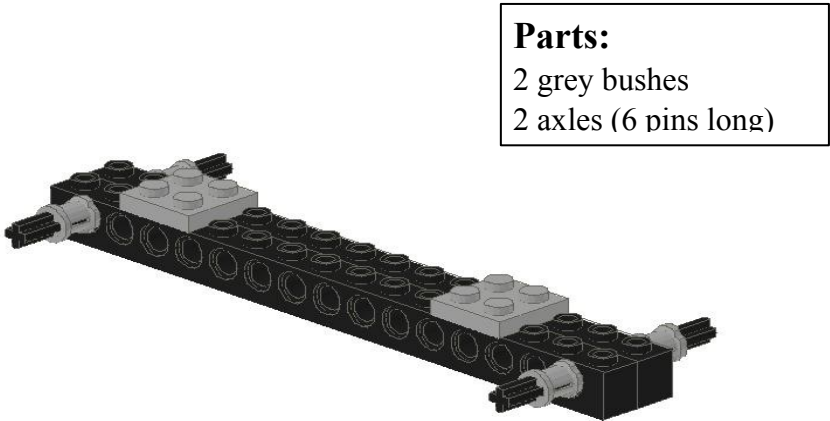

### 0.3C LEGO Construction Exercise – Simple Car

**Sub Steering Wheel:**

1 pulley wheel axle pin  
1 brick with hole

**Parts:**

Sub- steering wheel  
Minifig Lego Person