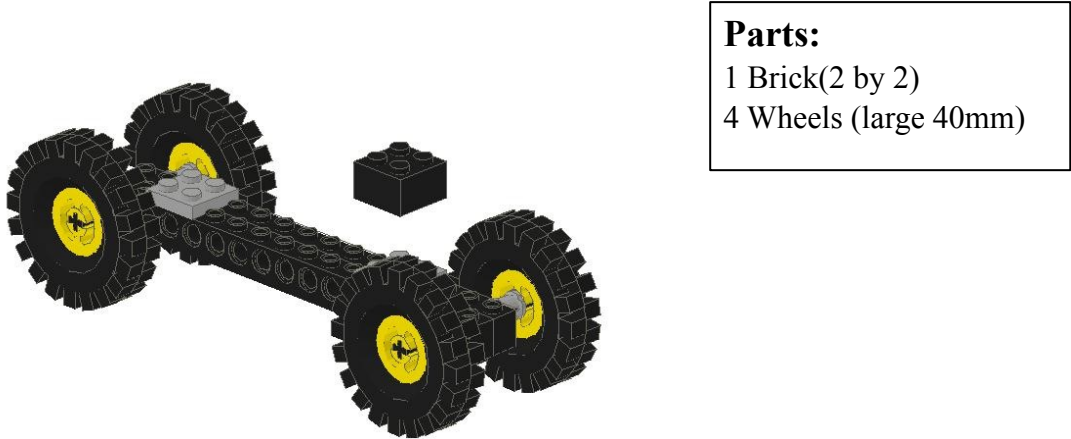

### 0.3C LEGO Construction Exercise – Simple Car

**Sub Steering Wheel:**

1 pulley wheel axle pin  
1 brick with hole

**Parts:**

Sub- steering wheel  
Minifig Lego Person