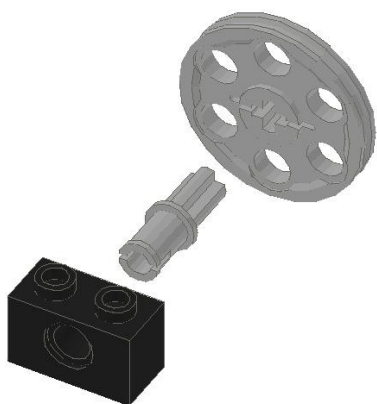

### 0.3C LEGO Construction Exercise – Simple Car

**Sub Steering Wheel:**

1 pulley wheel axle pin  
1 brick with hole

**Parts:**

Sub- steering wheel  
Minifig Lego Person